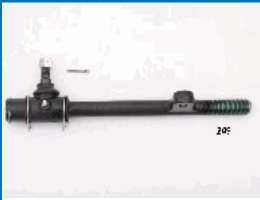

TOYOTA LAND CRUISER (_J6_) 3.4 Diesel (BJ60_V)[10.1981-08.1987](Diesel)
TOYOTA LAND CRUISER (_J6_) 4.0 (FJ62_G)[08.1987-12.1992](Benzina)
TOYOTA LAND CRUISER (_J6_) 4.0 (FJ62_V)[11.1984-08.1987](Benzina)
TOYOTA LAND CRUISER (_J6_) 4.0 Diesel (HJ60)[01.1982-12.1985](Diesel)

111250

OE: 45046-69105