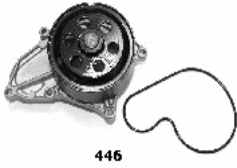

35446

OE: 19200-RL0-G01

446

HONDA ACCORD VIII (CU) 2.2
i-DTEC[07.2008-20.1506](Diesel)
HONDA ACCORD VIII Station wagon 2.2
i-DTEC[07.2008-20.1506](Diesel)
HONDA ACCORD VIII Station wagon 2.2
i-DTEC[07.2008-](Diesel)
HONDA CIVIC IX (FK) 2.2
i-DTEC[02.2012-](Diesel)

35447

OE: GWP151