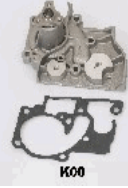

35K00

OE: 25100-2Y010 | ENGINE: T8

KIA CARENS I (FC) 1.8[11.2000-07.2002](Benzina)
KIA CARENS II (FJ) 1.8[07.2002-](Benzina)
KIA CLARUS (K9A) 1.8 i 16V[07.1996-20.0108](Benzina)
KIA CLARUS Station wagon (GC) 1.8 i 16V[05.1998-](Benzina)