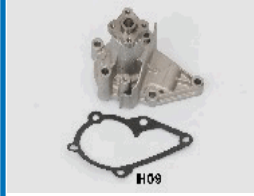

35H09

OE: 25100-26016 | ENGINE: G4EB

HYUNDAI ACCENT I (X-3) 1.5 i 16V[12.1995-01.2000](Benzina)
HYUNDAI ACCENT II (LC) 1.5[01.2000-20.0511](Benzina)
HYUNDAI ACCENT II (LC) 1.5[09.2000-20.0511](Benzina)
HYUNDAI ACCENT II (LC) 1.6[12.2002-20.0511](Benzina)