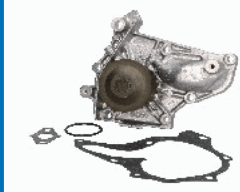

35230

OE: 16100-69075 | ENGINE: 1S

TOYOTA CAMRY (_V2_) 1.8 i (SV20_) [10.1986-08.1988](Benzina)
TOYOTA CAMRY Liftback (_V1_) 1.8[02.1983-10.1986](Benzina)
TOYOTA CAMRY Liftback (_V1_) 2.0[01.1983-12.1986](Benzina)
TOYOTA CAMRY Station Wagon (_V2_) 1.8 (SV20_) [11.1986-08.1989](Benzina)