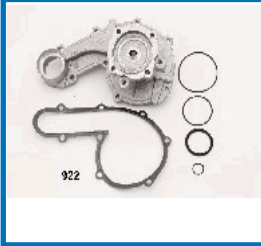

CHRYSLER PT CRUISER (PT_) 2.2
CRD[03.2002-20.1012](Diesel)

35923

OE: 04667660 | ENGINE: ECC