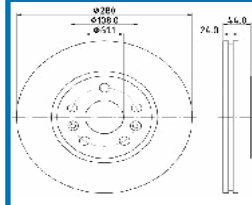

RENAULT MEGANE II (BM0/1_, CM0/1_)
2.0 dCi[01.2007-02.2008]()
RENAULT MEGANE II (BM0/1_, CM0/1_)
2.0 dCi[09.2005-20.0802](Diesel)
RENAULT MEGANE II Coupe-Cabriolet
(EM0/1_) 2.0 dCi[09.2005-20.0903]
(Diesel)

600716C

OE: 7701208848