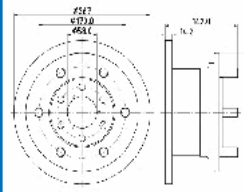

ALFA ROMEO AR 8 Furgonato (280) 2.4
D[04.1978-08.1986](Diesel)
ALFA ROMEO AR 8 Furgonato (280) 2.4
TD[04.1985-12.1989](Diesel)
ALFA ROMEO AR 8 Furgonato (280) 2.5
D[09.1986-12.1989](Diesel)
ALFA ROMEO AR 8 Pianale piatto/Telaio
(280) 2.4 D[04.1978-08.1986](Diesel)

600254C

OE: 1904529