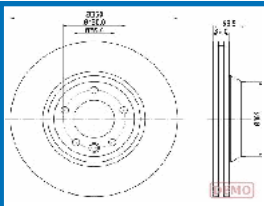

AUDI Q7 (4L) 3.0 TDI[03.2006-20.0805]
(Diesel)
AUDI Q7 (4L) 3.0 TDI[03.2006-20.1005]
(Diesel)
AUDI Q7 (4L) 3.0 TDI[05.2010-20.1508]
(Diesel)
AUDI Q7 (4L) 3.0 TDI[05.2011-20.1508]
(Diesel)

600932

OE: 8J0615301