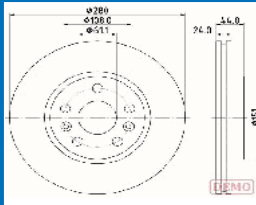

RENAULT MEGANE II (BM0/1_, CM0/1_)
2.0 dCi[01.2007-02.2008]()
RENAULT MEGANE II (BM0/1_, CM0/1_)
2.0 dCi[09.2005-20.0802](Diesel)
RENAULT MEGANE II Coupe-Cabriolet
(EM0/1_) 2.0 dCi[09.2005-20.0903]
(Diesel)

600717

OE: 402060019R