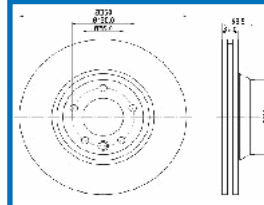

AUDI Q7 (4L) 3.0 TDI[03.2006-20.0805]
(Diesel)
AUDI Q7 (4L) 3.0 TDI[03.2006-20.1005]
(Diesel)
AUDI Q7 (4L) 3.0 TDI[05.2010-20.1508]
(Diesel)
AUDI Q7 (4L) 3.0 TDI[05.2011-20.1508]
(Diesel)

600931C

OE: 7L6615301E