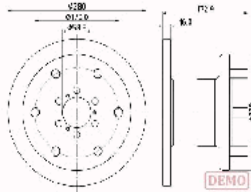

IVECO DAILY I Autobus A 40-10
(94139111, 94139131, 94139311,
94139315...)[01.1991-12.1996](Diesel)
IVECO DAILY I Autobus A 40-10
(95719111, 95719131, 95719311,
95719315...)[09.1996-](Diesel)
IVECO DAILY I Autobus A 40-12
(95819311, 95819315, 95819317,
95819331)[05.1996-](Diesel)

DEMO

600256

OE: 852910