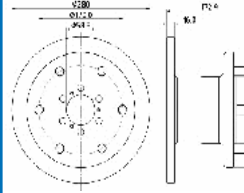

IVECO DAILY I Autobus A 40-10
(94139111, 94139131, 94139311,
94139315...)[01.1991-12.1996](Diesel)
IVECO DAILY I Autobus A 40-10
(95719111, 95719131, 95719311,
95719315...)[09.1996-](Diesel)
IVECO DAILY I Autobus A 40-12
(95819311, 95819315, 95819317,
95819331)[05.1996-](Diesel)

600255C

OE: 08584182