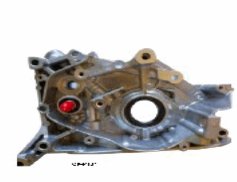

157MI04

OE: 1064A035 | ENGINE: 4 D 56 HP

MITSUBISHI L 200 (K7_T, K6_T) 2.5
DI-D[11.2005-](Diesel)
MITSUBISHI L 200 (KB_T, KA_T) 2.5 DI-D
(KA4T)[01.2010-12.2015](Diesel)
MITSUBISHI L 200 (KB_T, KA_T) 2.5 DI-D
4x4 (KB4T)[04.2010-20.1512](Diesel)
MITSUBISHI L 200 (KB_T, KA_T) 2.5 DI-D
[RWD] (KA4T)[04.2010-20.1512](Diesel)