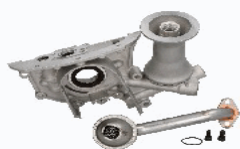

157NS05

OE: 1001A5 | ENGINE: D4F 732

DACIA LOGAN (LS_) 1.2 16V
LPG[02.2006-](Benzina/Gasauto (GPL))
DACIA LOGAN (LS_) 1.2 16V[02.2006-]
(Benzina)
DACIA LOGAN II 1.2 LPG[10.2012-]
(Benzina/Gasauto (GPL))
DACIA LOGAN II 1.2[10.2012-](Benzina)
DACIA LOGAN MCV II 1.2 LPG[02.2013-]
(Benzina/Gasauto (GPL))

157NS06

OE: 150104919R | ENGINE: K9K 790

DACIA DUSTER 1.6
16V[04.2010-20.1801](Benzina)
DACIA LOGAN (LS_) 1.5 dCi (LS0J)
[09.2005-](Diesel)
DACIA LOGAN (LS_) 1.5 dCi (LS0K)
[01.2006-20.1212](Diesel)
DACIA LOGAN (LS_) 1.6 16V (LS0M)
[02.2006-](Benzina)