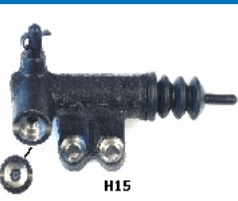

85H15

OE: 41700-4H100

HYUNDAI H-1 Cargo (TQ) 2.5
CRDi[01.2009-](Diesel)
HYUNDAI H-1 Cargo (TQ) 2.5
CRDi[02.2008-](Diesel)
HYUNDAI H-1 Travel (TQ) 2.5
CRDi[05.2008-](Diesel)
HYUNDAI H-1 Travel (TQ) 2.5
CRDi[07.2008-](Diesel)