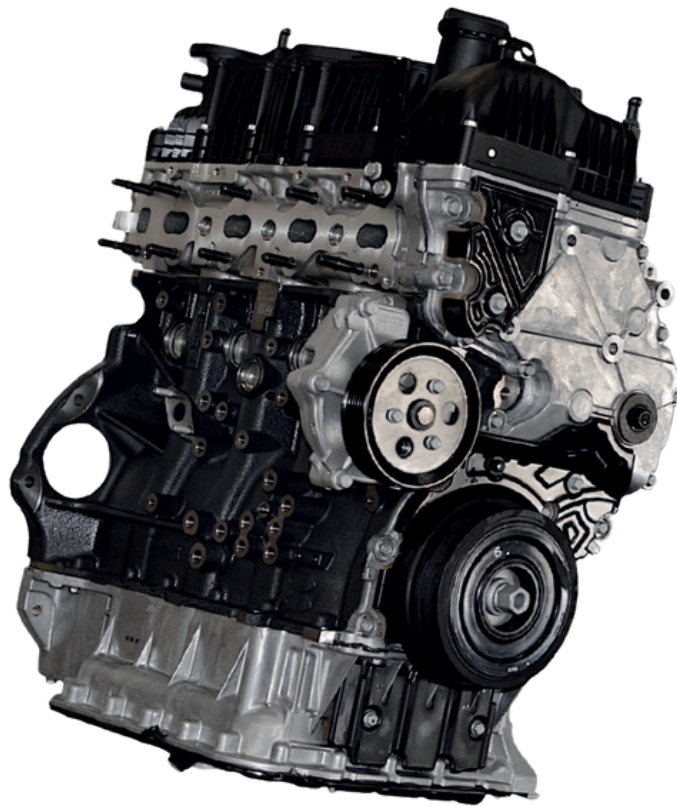

JapKo[®]

COMPLETE
ENGINES
MOTORI COMPLETI

www.japko.it

CATALOGUE
FOR CARS AND
COMMERCIAL VEHICLES
CATALOGO
PER AUTOVETTURE E
VEICOLI COMMERCIALI

JDW001

OE: 96316210 | ENGINE: F8CV

DAEWOO MATIZ (KLYA) 0.8[09.1998-]
(Benzina)