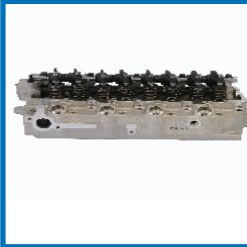

JHY014S

| ENGINE: D4BA

HYUNDAI GALLOPER II (JK-01) 2.5 TCi
D[08.1998-20.0312](Diesel)
HYUNDAI GALLOPER II (JK-01) 2.5 TD
intercooler[08.1998-20.0312](Diesel)
HYUNDAI GALLOPER II (JK-01) 2.5
TD[08.1998-20.0312](Diesel)
HYUNDAI H-1 / STAREX 2.5
TCi[05.2004-20.0712](Diesel)

KKJ021S

OE: 908846

KIA SPORTAGE (K00) 2.0 TD
4WD[10.1997-08.2003](Diesel)

JMI007S

OE: 22001-42880 | ENGINE: 4D56

GASOLONE GASOLONE 35 2.5 D[-]
(Diesel)
HYUNDAI GALLOPER I 2.5 TD
intercooler[08.1991-07.1998](Diesel)
HYUNDAI GALLOPER I 2.5
TD[08.1991-07.1998](Diesel)
HYUNDAI GALLOPER II (JK-01) 2.5 TD
intercooler[08.1998-20.0312](Diesel)

JMI019S

OE: MD303750 | ENGINE: 4 D 56 T

HYUNDAI GALLOPER II (JK-01) 2.5 TD
intercooler[08.1998-20.0312](Diesel)
HYUNDAI H-1 Furgonato 2.5
TD[03.2000-09.2000](Diesel)
HYUNDAI H-1 Furgonato 2.5
TD[03.2000-20.0610](Diesel)
KIA K2500 (SD) 2.5 D[01.2003-](Diesel)
KIA PREGIO Furgonato (TB) 2.5 TCi
D[09.2002-](Diesel)

JMI025S

OE: ME193804 | ENGINE: 4M40-T

MITSUBISHI Canter Canter 35[07.1998-]
(Benzina)
MITSUBISHI PAJERO II (V3_W, V2_W,
V4_W) 2.8 TD (V46W)[06.1994-10.1999]
(Diesel)

JMI031S

OE: 908611 | ENGINE: 4D56T

HYUNDAI GALLOPER I 2.5 TD
intercooler[08.1991-07.1998](Diesel)
HYUNDAI GALLOPER I 2.5
TD[08.1991-07.1998](Diesel)
MITSUBISHI L 200 (K3_T, K2_T, K1_T,
K0_T) 2.5 TD 4WD (K34T)
[11.1992-08.1996](Diesel)
MITSUBISHI L 200 (K7_T, K6_T) 2.5 TD
4WD (K74T)[09.2001-20.0712](Diesel)