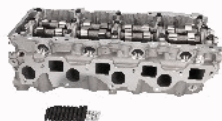

JNS030S

OE: 11039VC10B

NISSAN PATROL GR II Wagon (Y61) 3.0 DTi[05.2000-](Diesel)
NISSAN TERRANO II (R20) 3.0 Di 4WD[05.2002-20.0709](Diesel)