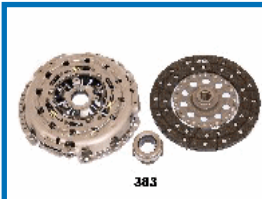

MAZDA 3 (BM) 2.2 D[09.2013-](Diesel)
MAZDA 3 Tre volumi (BM) 2.2 D[09.2013-]
(Diesel)
MAZDA 6 Station wagon (GJ, GH) 2.2
D[08.2012-20.1802](Diesel)
MAZDA 6 Station wagon (GJ, GH) 2.2
D[12.2012-](Diesel)
MAZDA 6 Tre volumi (GJ, GH) 2.2
D[12.2012-](Diesel)

92384

OE: 1365314