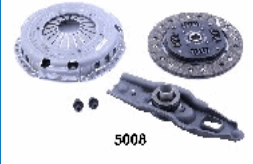

MITSUBISHI COLT VI (Z3_A, Z2_A) 1.3[06.2004-20.1206](Benzina)
MITSUBISHI COLT VI (Z3_A, Z2_A) 1.5[06.2004-20.1206](Benzina)
SMART FORFOUR (454) 1.1 (454.030) [01.2004-20.0606](Benzina)
SMART FORFOUR (454) 1.1[02.2005-20.0606](Benzina)

925009

OE: ME521046