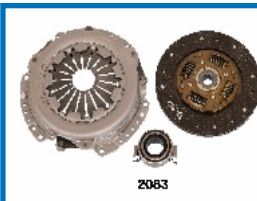

TOYOTA YARIS (SCP1_, NLP1_, NCP1_)
1.4 D-4D[10.2001-20.0509](Diesel)
TOYOTA YARIS (SCP9_, NSP9_, KSP9_,
NCP9_, ZSP9_) D-4D[08.2005-20.1212]
(Diesel)