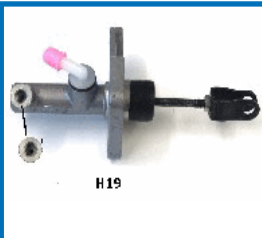

HYUNDAI SANTA FÉ I (SM) 2.0 CRDi 4 ruote motrici[11.2003-02.2006](Diesel)
HYUNDAI SANTA FÉ I (SM) 2.0 CRDi 4x4[04.2001-03.2006](Diesel)
HYUNDAI SANTA FÉ I (SM) 2.0 CRDi 4x4[08.2003-03.2006](Diesel)

95H20

OE: 41650-H1000