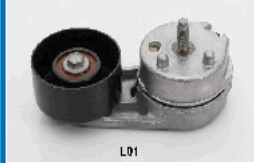

LAND ROVER DEFENDER Cabrio (LD)
2.4 Td4[05.2007-20.1602](Diesel)
LAND ROVER DEFENDER Pick-up (LD_)
2.4 Td4[05.2007-20.1602](Diesel)
LAND ROVER DEFENDER Station
Wagon (LD) 2.4 Td4[10.2006-20.1602]
(Diesel)

128S00

OE: 1022006970