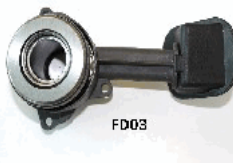

FORD TRANSIT Autobus 2.2
TDCi[04.2006-08.2014](Diesel)
FORD TRANSIT Furgonato 2.2
TDCi[04.2006-08.2014](Diesel)
FORD TRANSIT TOURNEO 2.2
TDCi[07.2006-08.2014](Diesel)

90FD04

OE: 1C157A564AB