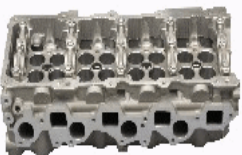

JNS018S

OE: 11039DC00B | ENGINE: ZD30

NISSAN INTERSTAR Autobus (X70) dCi
140[11.2003-](Diesel)
NISSAN INTERSTAR Furgonato (X70) dCi
140[11.2003-](Diesel)
NISSAN INTERSTAR Pianale piatto/Telaio
dCi 140[11.2003-](Diesel)
NISSAN PICK UP (D22) 3.0 TD
4WD[11.2001-](Diesel)