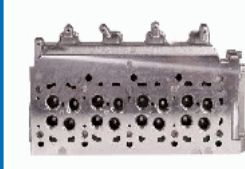

JVW07ES

OE: 03L103063B | ENGINE: CAYB

AUDI A1 (8X1, 8XF) 1.6 TDI[03.2011-20.1504](Diesel)
AUDI A1 (8X1, 8XF) 1.6 TDI[05.2010-20.1504](Diesel)
AUDI A1 Sportback (8XA, 8XK) 1.6 TDI[11.2011-20.1504](Diesel)
AUDI A3 (8P1) 1.6 TDI[05.2009-20.1208] (Diesel)