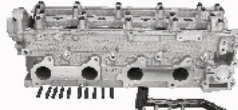

JHY013S

OE: 221004A700 | ENGINE: D4CB

HYUNDAI H-1 / STAREX 2.5 CRDi
4x4[12.2002-20.0404](Diesel)
HYUNDAI H-1 / STAREX 2.5
CRDi[12.2002-04.2004](Diesel)
HYUNDAI H-1 / STAREX 2.5
CRDi[12.2002-20.0709](Diesel)
HYUNDAI H-1 Cargo (TQ) 2.5
CRDi[01.2009-](Diesel)