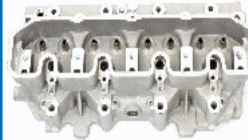

JLR001S

OE: LDF500180 | ENGINE: 21 L

LAND ROVER DISCOVERY I (LJ, LG) 2.5
TD[10.1989-10.1998](Diesel)
LAND ROVER RANGE ROVER I (AE, AN,
HAA, HAB, HAM, HBM, RE, RN) 2.5 TD
4x4[10.1989-11.1992](Diesel)