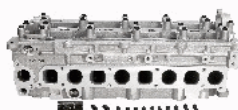

JHY016S

OE: 221004A300

KIA SORENTO I (JC) 2.5 CRDi[05.2006-]
(Diesel)
KIA SORENTO I (JC) 2.5 CRDi[08.2002-]
(Diesel)
KIA SORENTO I (JC) 2.5 CRDi[12.2006-]
(Diesel)