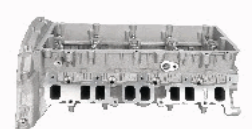

JFO09ES

OE: 1331233 | ENGINE: H9FA

FORD TRANSIT Autabus (FD__, FB__,
FS__, FZ__, FC__ 2.4
TDCi[03.2004-20.0605](Diesel)
FORD TRANSIT Furgonato (FA__) 2.4
TDCi[03.2004-20.0605](Diesel)
FORD TRANSIT Pianale piatto/Telaio
(FM__, FN__) 2.4
TDCi[03.2004-20.0605](Diesel)