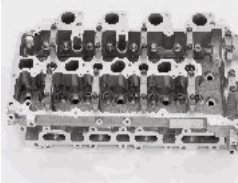

JMI026

OE: 1005A560 | ENGINE: 4 D 56 HP

MINI COOPER S (R50) 1.9i [01.2000-01.2006] (Benzina)
MITSUBISHI L 200 (K7_T, K6_T) 2.5 DI-D[11.2005-](Diesel)
MITSUBISHI L 200 (KB_T, KA_T) 2.5 DI-D (KA4T)[01.2010-12.2015](Diesel)
MITSUBISHI L 200 (KB_T, KA_T) 2.5 DI-D 4x4 (KB4T)[04.2010-20.1512](Diesel)
MITSUBISHI L 200 (KB_T, KA_T) 2.5 DI-D [RWD] (KA4T)[04.2010-20.1512](Diesel)