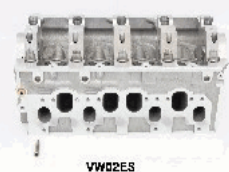

JVW02ES

OE: 038103351D | ENGINE: AJM

AUDI A3 (8L1) 1.9 TDI quattro[08.2000-20.0305](Diesel)
AUDI A3 (8L1) 1.9 TDI[08.2000-20.0305] (Diesel)
AUDI A3 (8L1) 1.9 TDI[10.2000-20.0305] (Diesel)
AUDI A3 (8P1) 1.9 TDI[05.2003-20.1005] (Diesel)