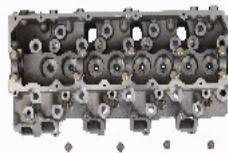

JTY013S

OE: 11101-69175 | ENGINE: 1KZ-TE

TOYOTA LAND CRUISER (KDJ12_, GRJ12_) 3.0 D-4D (KZJ12) [09.2002-20.0907](Diesel)
TOYOTA LAND CRUISER 90 (_J9_) 3.0 TD (KZJ90_, KZJ95_) [04.1996-20.0212] (Diesel)
TOYOTA LAND CRUISER 90 (_J9_) 3.0 TD [04.1995-07.2000](Diesel)