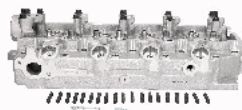

JHY012S

OE: 2210042700 | ENGINE: D4BA

HYUNDAI GALLOPER II (JK-01) 2.5 TCi
D[08.1998-20.0312](Diesel)
HYUNDAI GALLOPER II (JK-01) 2.5 TD
intercooler[08.1998-20.0312](Diesel)
HYUNDAI GALLOPER II (JK-01) 2.5
TD[08.1998-20.0312](Diesel)
HYUNDAI H-1 / STAREX 2.5
TCi[05.2004-20.0712](Diesel)