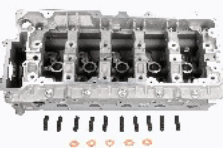

JLR004S

OE: LDF000920

LAND ROVER DISCOVERY II (LJ, LT) 2.5
Td5[11.1998-20.0406](Diesel)