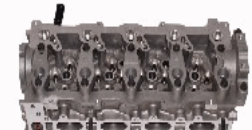

JHY001

OE: 22100-27900 | ENGINE: D4EA

HYUNDAI ELANTRA (XD) 2.0
CRDi[04.2001-20.0607](Diesel)
HYUNDAI ELANTRA Tre volumi (XD) 2.0
CRDi[04.2001-20.0607](Diesel)
HYUNDAI SANTA FÉ I (SM) 2.0 CRDi
4x4[04.2001-20.0603](Diesel)
HYUNDAI SANTA FÉ I (SM) 2.0 CRDi
4x4[08.2003-20.0603](Diesel)