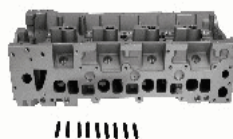

JapKo[®]

CYLINDER HEAD'S TESTATA

www.japko.it

CATALOGUE
FOR CARS AND
COMMERCIAL VEHICLES
CATALOGO
PER AUTOVETTURE E
VEICOLI COMMERCIALI

JCH001S**OE: RL883416AB | ENGINE: ENC**

ALFA ROMEO 155 (167) 2.5 TD (167.A1A)
[04.1993-12.1997](Diesel)
ALFA ROMEO 164 (164) 2.5 TD (164.K2A,
164.K2B)[09.1992-09.1998](Diesel)
CHRYSLER VOYAGER III (GS) 2.5 TDiC
AWD[10.1995-03.2001](Diesel)
CHRYSLER VOYAGER III (GS) 2.5
TD[01.1995-03.2001](Diesel)

JCH002S**OE: K05073734AA**

CHRYSLER PT CRUISER (PT_) 2.2
CRD[03.2002-20.1012](Diesel)

JCH003S**OE: 71712917**

ALFA ROMEO 155 (167) 2.5 TD (167.A1A)
[04.1993-12.1997](Diesel)
ALFA ROMEO 164 (164) 2.5 TD (164.K2A,
164.K2B)[09.1992-09.1998](Diesel)
CHRYSLER VOYAGER III (GS) 2.5
TD[01.1995-03.2001](Diesel)
JEEP CHEROKEE (XJ) 2.5
TD[01.1988-20.0109](Diesel)