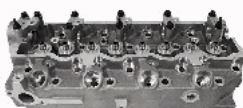

JMI030S

OE: MD074308 | ENGINE: 4D56T

HYUNDAI GALLOPER I 2.5 TD
intercooler[08.1991-07.1998](Diesel)
HYUNDAI GALLOPER I 2.5
TD[08.1991-07.1998](Diesel)
MITSUBISHI L 200 (K3_T, K2_T, K1_T,
K0_T) 2.5 TD 4WD (K34T)
[11.1992-08.1996](Diesel)
MITSUBISHI L 200 (K7_T, K6_T) 2.5 TD
4WD (K74T)[09.2001-20.0712](Diesel)