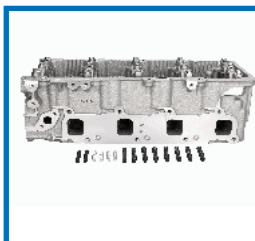

JNS028S

OE: 11039LC30A | ENGINE: ZD30

NISSAN CABSTAR E Pick-up 35.15 DCI, 45.15 DCI 3.0 (F24M)[09.2006-12.2013] (Diesel)
NISSAN INTERSTAR Autobus (X70) dCi 140[11.2003-](Diesel)
NISSAN INTERSTAR Furgonato (X70) dCi 140[11.2003-](Diesel)
NISSAN INTERSTAR Pianale piatto/Telaio dCi 140[11.2003-](Diesel)