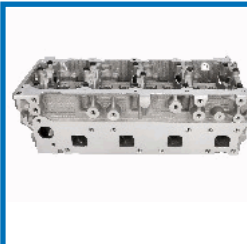

JNS024S

OE: 110405X00A | ENGINE: YD25DDTI

NISSAN CABSTAR E Pick-up 28.11 DCI, 32.11 DCI, 35.11 DCI 2.5 (F24M) [09.2006-12.2013](Diesel)
NISSAN CABSTAR E Pick-up 28.12 DCI, 35.12 DCI 2.5 (F24M)[09.2006-12.2013] (Diesel)
NISSAN CABSTAR E Pick-up 35.13 DCI, 45.13 DCI 2.5 (F24M)[09.2006-12.2012] (Diesel)