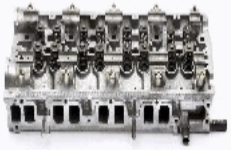

KKJ009

OE: 0K56A-10090 | ENGINE: J3

KIA CARNIVAL I (UP) 2.9
TD[08.1999-10.2001](Diesel)

KKJ009R

OE: 0K56A-10090 | ENGINE: J3

KIA CARNIVAL I (UP) 2.9
TD[08.1999-10.2001](Diesel)

KKJ010R**OE: 0K551-10090 | ENGINE: J3**