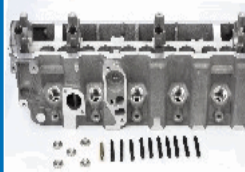

JVW03ES

OE: 074103351A | ENGINE: AAB

VW TRANSPORTER IV Autobus (70XB, 70XC, 7DB, 7DW) 2.4 D Syncro[10.1992-09.1998](Diesel)
VW TRANSPORTER IV Autobus (70XB, 70XC, 7DB, 7DW) 2.4 D[09.1990-04.1998] (Diesel)
VW TRANSPORTER IV Furgonato (70XA) 2.4 D Syncro[10.1992-09.1998](Diesel)