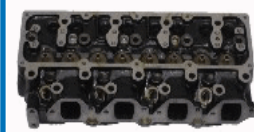

JNS005S

OE: 11039-7F400 | ENGINE: TD27

NISSAN CABSTAR Pick-up 90.32 (TLO)
[10.1998-10.2006](Diesel)
NISSAN PICK UP (D21) 2.7 D
4WD[08.1987-02.1998](Diesel)
NISSAN PICK UP (D21) 2.7 D
4WD[09.1987-08.1991](Diesel)
NISSAN TERRANO I (WD21) 2.7 TD
4WD[02.1989-02.1996](Diesel)