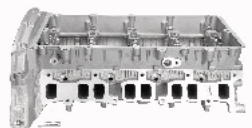

JFO05ES

OE: 1331233 | ENGINE: H9FA

FORD TRANSIT Autabus (FD__, FB__,
FS__, FZ__, FC__ 2.4
TDCi[03.2004-20.0605](Diesel)
FORD TRANSIT Furgonato (FA__) 2.4
TDCi[03.2004-20.0605](Diesel)
FORD TRANSIT Pianale piatto/Telaio
(FM__, FN__) 2.4
TDCi[03.2004-20.0605](Diesel)