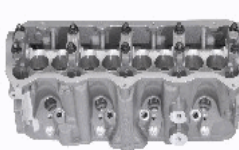

JVW01ES

OE: 038103351B | ENGINE: AGP

AUDI A3 (8L1) 1.9 TDI [08.1997-07.2001] (Diesel)
AUDI A3 (8L1) 1.9 TDI [09.1996-07.2001] (Diesel)
SEAT CORDOBA (6K2) 1.9 SDI [06.1999-10.2002](Diesel)
SEAT CORDOBA (6K2) 1.9 TDI [06.1999-10.2002](Diesel)